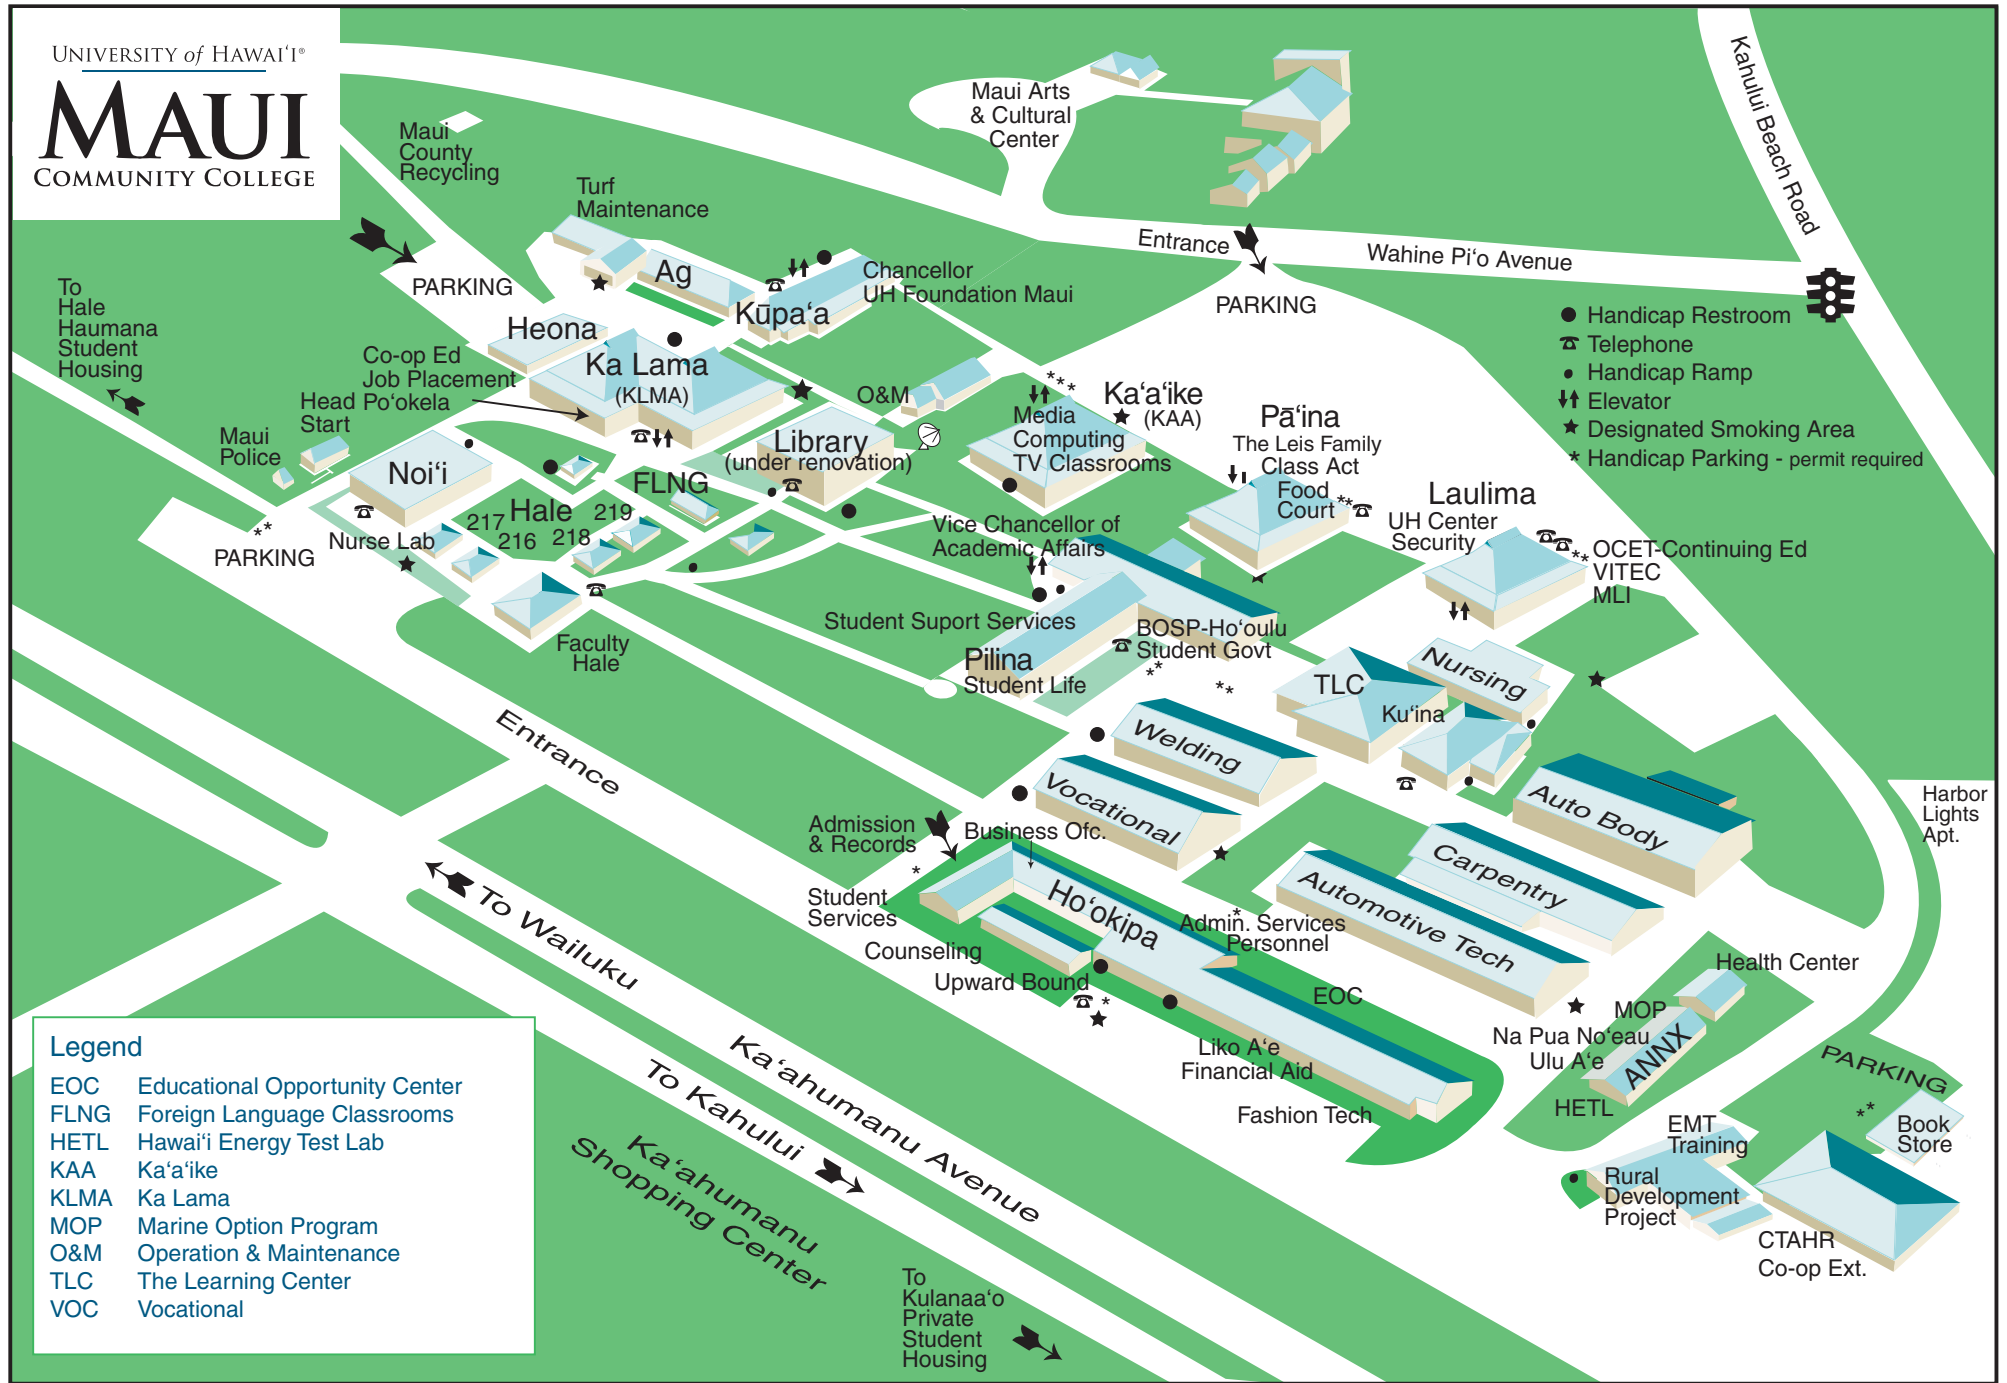

UNIVERSITY of HAWAII®
MAUI
 COMMUNITY COLLEGE

- Handicap Restroom
- ☎ Telephone
- Handicap Ramp
- ↑↓ Elevator
- ★ Designated Smoking Area
- * Handicap Parking - permit required

Legend

EOC	Educational Opportunity Center
FLNG	Foreign Language Classrooms
HETL	Hawai'i Energy Test Lab
KAA	Ka'a'ike
KLMA	Ka Lama
MOP	Marine Option Program
O&M	Operation & Maintenance
TLC	The Learning Center
VOC	Vocational