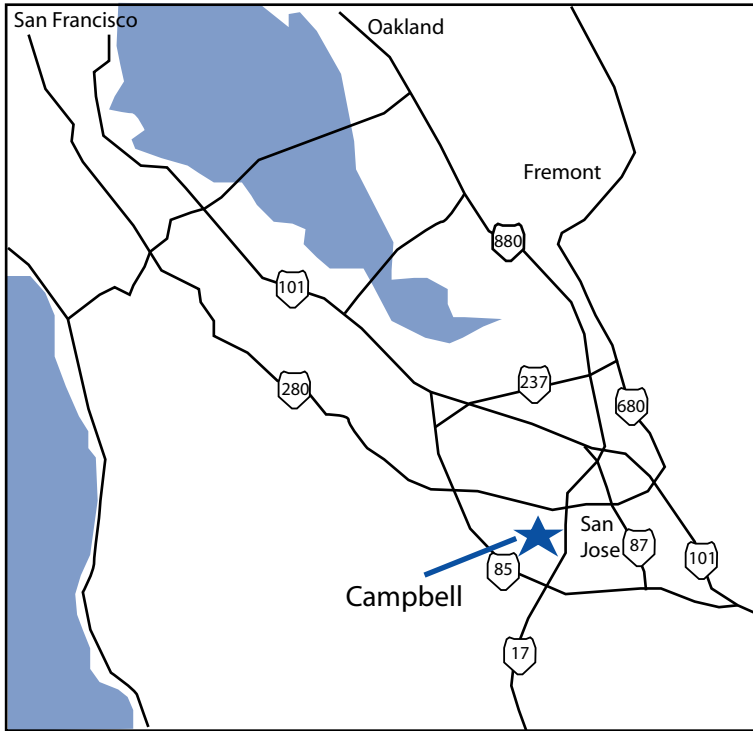

The Campbell Community Center

1 W. Campbell Ave., Campbell, CA 95008

408-866-2105 & 408-866-2138

www.cityofcampbell.com

North to
HWY 280 & 880

Directions:

From San Francisco:

Take 280 South toward San Jose; take Hwy 17 South (toward Santa Cruz) exit. The first exit will be Hamilton Avenue; go west (right). Turn left at the third traffic signal onto Winchester Boulevard. Turn right at the second traffic signal onto Campbell Avenue. Turn right at the next traffic signal and enter the Community Center parking lot.

From the East Bay:

Take 880 South to the Hamilton Avenue. Go west (right) on Hamilton Avenue. Turn left at the third traffic signal onto Winchester Boulevard. Turn right at the second traffic signal onto Campbell Avenue. Turn right at the next traffic signal and enter the Community Center parking lot.

From Santa Cruz:

Take Hwy 17 North toward San Jose. Take the Hamilton Avenue exit and turn west (left) onto Hamilton Avenue. Take Hamilton Avenue to Winchester Boulevard and turn left (south). Turn right at the second traffic signal onto Campbell Avenue. Turn right at the next traffic signal and enter the Community Center parking lot.

From South 101:

Take 101 North to Hwy 85 North. Take Hwy 85 to Hwy 17 North. Take the Hamilton Avenue exit and turn west (left) onto Hamilton Avenue. Take Hamilton Avenue to Winchester Boulevard and turn left (south). Turn right at the second traffic signal onto Campbell Avenue. Turn right at the next traffic signal and enter the Community Center parking lot.