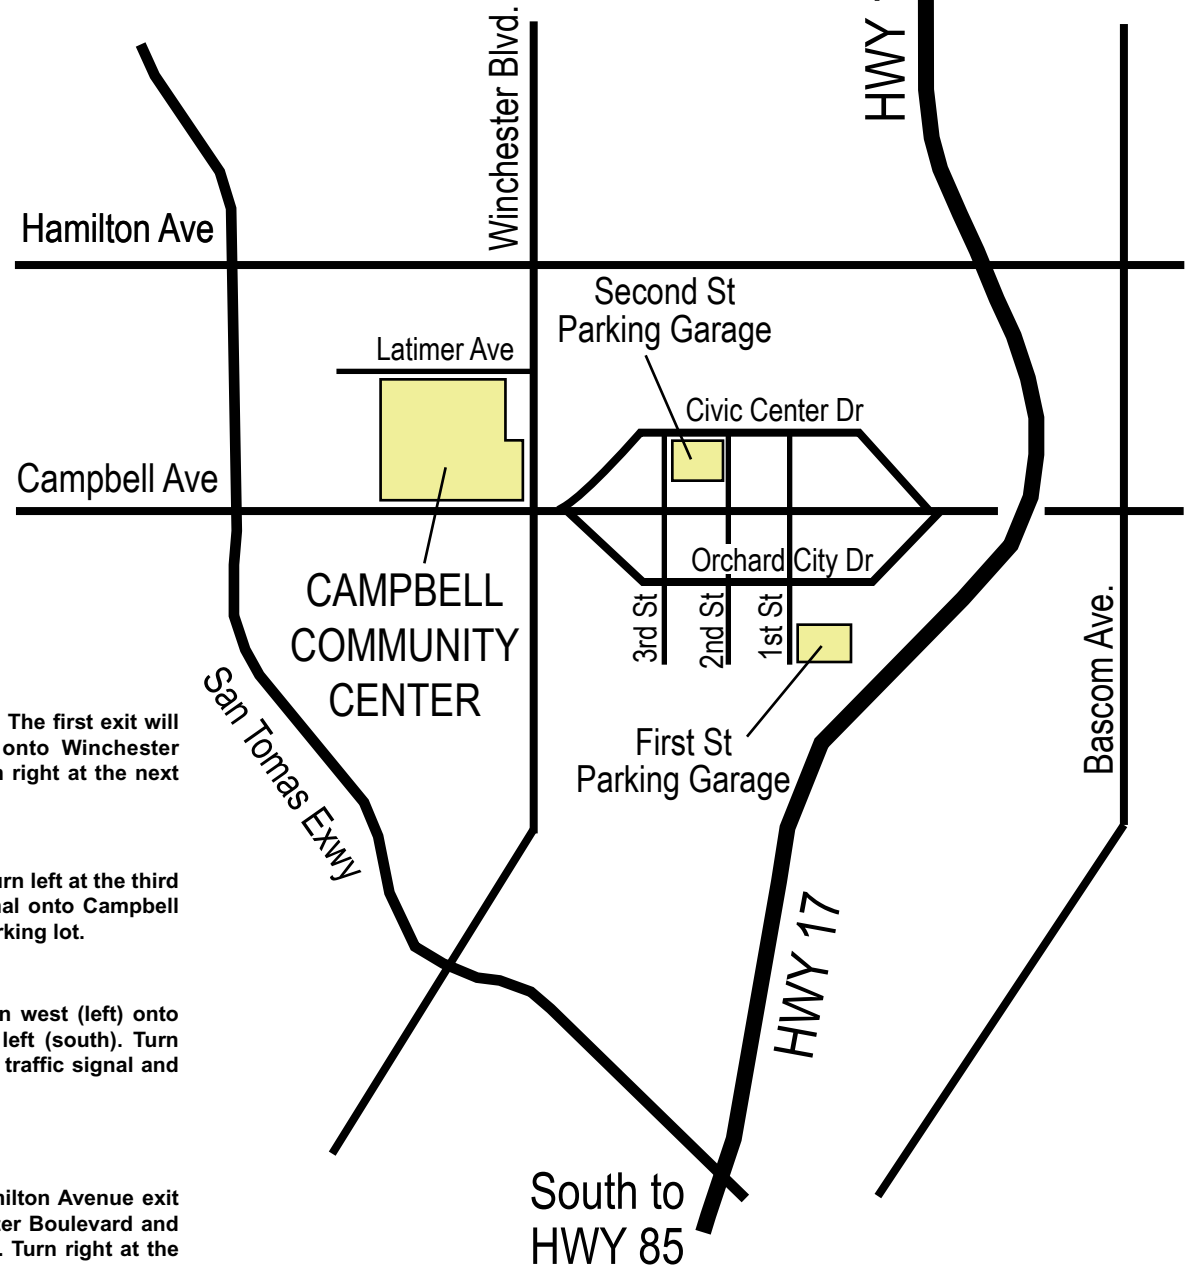

The Campbell Community Center

1 W. Campbell Ave., Campbell, CA 95008

408-866-2105 & 408-866-2138

www.cityofcampbell.com

North to
HWY 280 & 880

Directions:

From San Francisco:

Take 280 South toward San Jose; take Hwy 17 South (toward Santa Cruz) exit. The first exit will be Hamilton Avenue; go west (right). Turn left at the third traffic signal onto Winchester Boulevard. Turn right at the second traffic signal onto Campbell Avenue. Turn right at the next traffic signal and enter the Community Center parking lot.

From the East Bay:

Take 880 South to the Hamilton Avenue. Go west (right) on Hamilton Avenue. Turn left at the third traffic signal onto Winchester Boulevard. Turn right at the second traffic signal onto Campbell Avenue. Turn right at the next traffic signal and enter the Community Center parking lot.

From Santa Cruz:

Take Hwy 17 North toward San Jose. Take the Hamilton Avenue exit and turn west (left) onto Hamilton Avenue. Take Hamilton Avenue to Winchester Boulevard and turn left (south). Turn right at the second traffic signal onto Campbell Avenue. Turn right at the next traffic signal and enter the Community Center parking lot.

From South 101:

Take 101 North to Hwy 85 North. Take Hwy 85 to Hwy 17 North. Take the Hamilton Avenue exit and turn west (left) onto Hamilton Avenue. Take Hamilton Avenue to Winchester Boulevard and turn left (south). Turn right at the second traffic signal onto Campbell Avenue. Turn right at the next traffic signal and enter the Community Center parking lot.