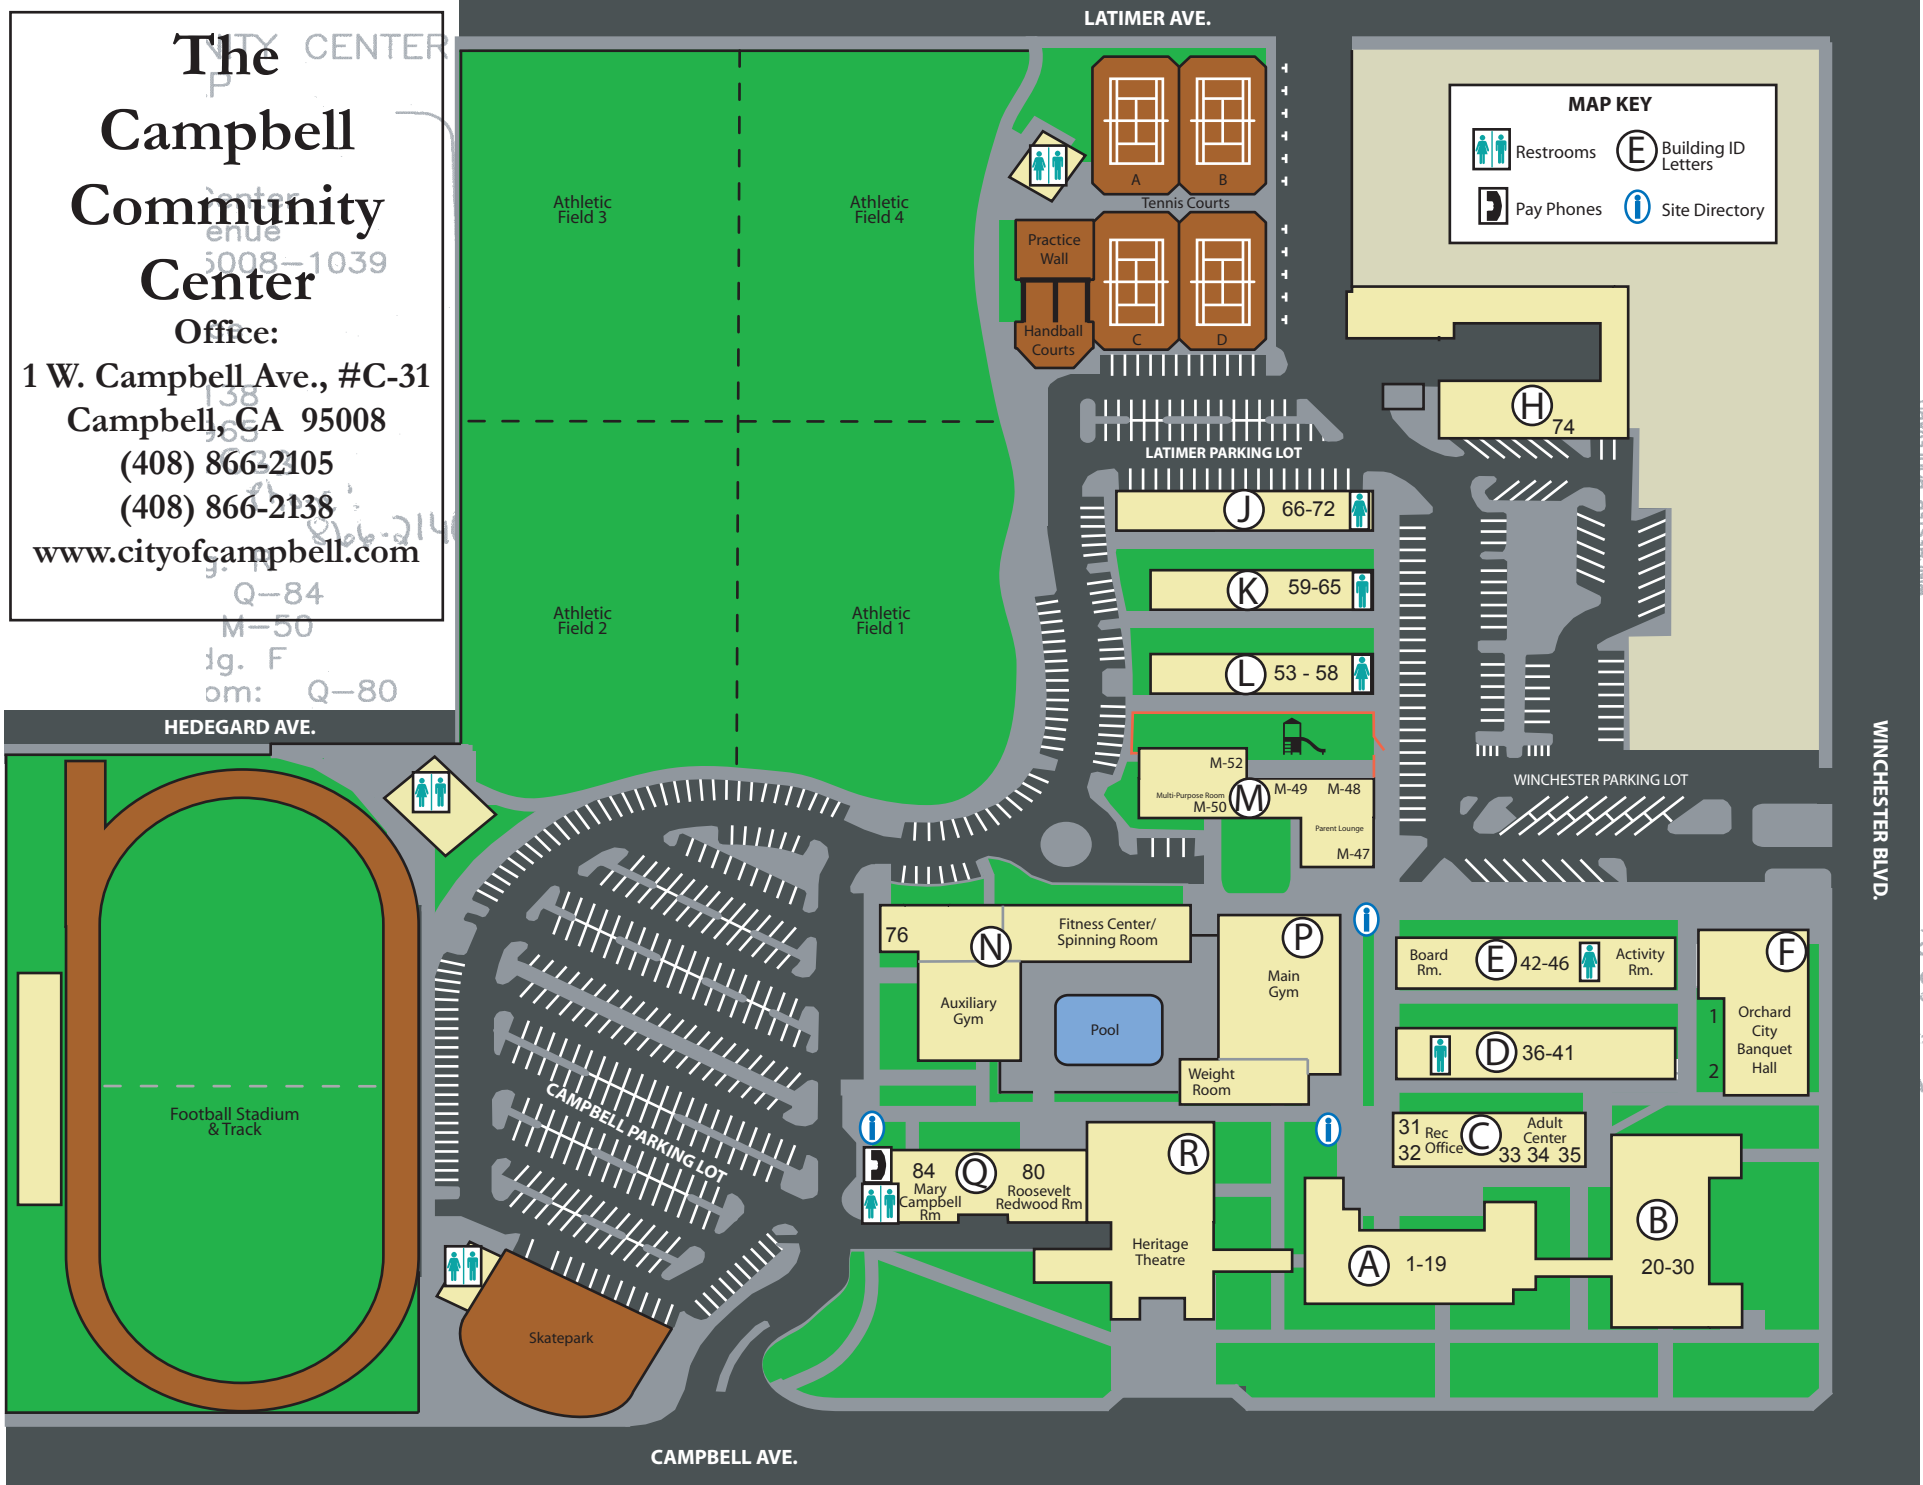

The Campbell Community Center

Office:

1 W. Campbell Ave., #C-31
Campbell, CA 95008
(408) 866-2105
(408) 866-2138
www.cityofcampbell.com

Q-84
M-50
Jg. F
om: Q-80

MAP KEY

- Restrooms
- Pay Phones
- Building ID Letters
- Site Directory

WINCHESTER BOULEVARD
WINCHESTER BLVD.

ant t
Show
room
OCH